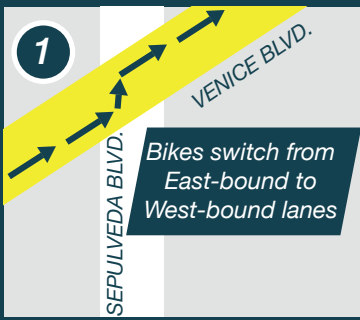

# NEW - ECHO PARK 2 QUICK LOOPS

HERBALIFE **24** TRIATHLON  
Los Angeles

Olympic Bike Course 40K