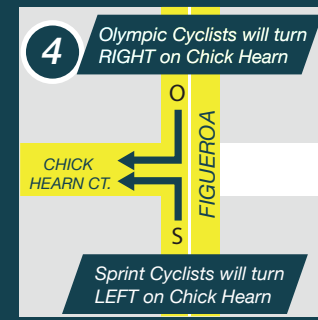

# NEW - ECHO PARK 2 QUICK LOOPS

HERBALIFE **24** TRIATHLON  
Los Angeles

Olympic Bike Course 40K