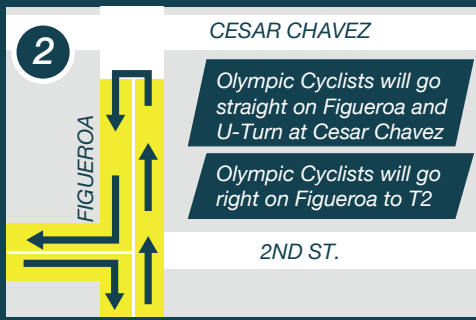

# NEW - ECHO PARK 2 QUICK LOOPS

HERBALIFE **24** TRIATHLON  
Los Angeles

Olympic Bike Course 40K